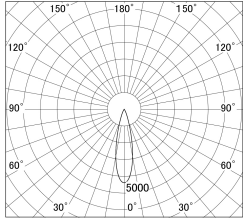

Item no. DD161-0525WW9040

Series Name: AMMA Φ80 series Lens type adjustable Antiglare (DD161-AG)

■ Lighting Distribution Curve (cd/1000 lm)

Installation	Recessed mount
Type	AMMA Φ80 series Lens type adjustable Antiglare (DD161-AG)
Fixture wattage	5W
Beam angle	25
Color Temp.	4000K
CRI	Ra>90
Luminous	466 lm
Body	Die-cast aluminum alloy
Body finish	N/A
Trim finish	White
Reflector finish	White
IP Rate	IP20
Light source	COB module
Input Voltage	AC220~240V
Dimming Type	Non-Dimmable
Certificate	CE,CCC
Cut Hole	80mm