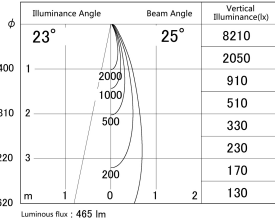

Item no. DD161-0525WW9040

Series Name: AMMA Φ80 series Lens type adjustable Antiglare (DD161-AG)

■ Lighting Distribution Curve (cd/1000 lm)

Installation	Recessed mount
Type	AMMA Φ80 series Lens type adjustable Antiglare (DD161-AG)
Fixture wattage	5W
Beam angle	25
Color Temp.	4000K
CRI	Ra>90
Luminous	466 lm
Body	Die-cast aluminum alloy
Body finish	N/A
Trim finish	White
Reflector finish	White
IP Rate	IP20
Light source	COB module
Input Voltage	AC220~240V
Dimming Type	Non-Dimmable
Certificate	CE,CCC
Cut Hole	80mm