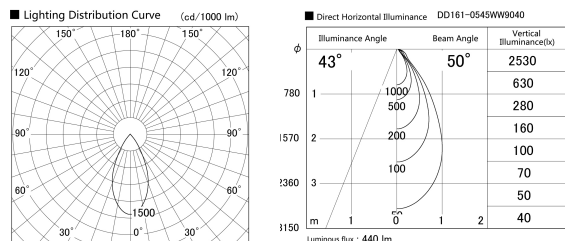

Item no. DD161-0545WW9040

Series Name: AMMA Φ 80 series Lens type adjustable Antiglare (DD161-AG)

Installation	Recessed mount
Type	AMMA Φ 80 series Lens type adjustable Antiglare (DD161-AG)
Fixture wattage	5W
Beam angle	50
Color Temp.	4000K
CRI	Ra>90
Luminous	440 lm
Body	Die-cast aluminum alloy
Body finish	N/A
Trim finish	White
Reflector finish	White
IP Rate	IP20
Light source	COB module
Input Voltage	AC220~240V
Dimming Type	Non-Dimmable
Certificate	CE,CCC
Cut Hole	80mm