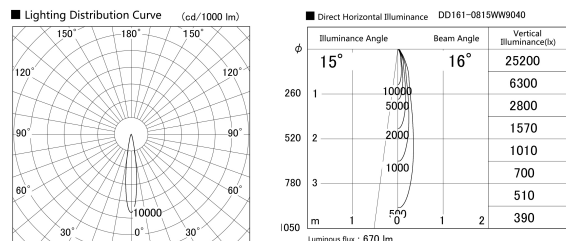

Item no. DD161-0815WW9040

Series Name: AMMA Φ80 series Lens type adjustable Antiglare (DD161-AG)

|                  |   |
|------------------|---|
| Installation     | Recessed mount  |
| Type             | AMMA Φ80 series Lens type adjustable Antiglare (DD161-AG) |
| Fixture wattage  | 7.5W  |
| Beam angle       | 16  |
| Color Temp.      | 4000K   |
| CRI              | Ra>90   |
| Luminous         | 671 lm  |
| Body             | Die-cast aluminum alloy                                   |
| Body finish      | N/A   |
| Trim finish      | White   |
| Reflector finish | White   |
| IP Rate          | IP20  |
| Light source     | COB module  |
| Input Voltage    | AC220~240V  |
| Dimming Type     | Non-Dimmable  |
| Certificate      | CE,CCC  |
| Cut Hole         | 80mm  |