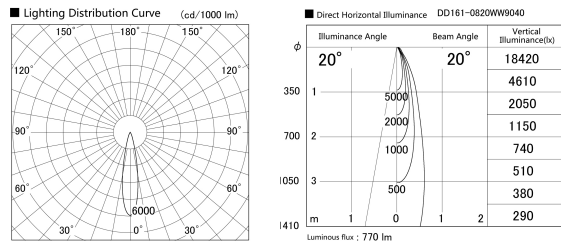

Item no. DD161-0820WW9040

Series Name: AMMA Φ80 series Lens type adjustable Antiglare (DD161-AG)

Installation	Recessed mount
Type	AMMA Φ80 series Lens type adjustable Antiglare (DD161-AG)
Fixture wattage	7.5W
Beam angle	20
Color Temp.	4000K
CRI	Ra>90
Luminous	769 lm
Body	Die-cast aluminum alloy
Body finish	N/A
Trim finish	White
Reflector finish	White
IP Rate	IP20
Light source	COB module
Input Voltage	AC220~240V
Dimming Type	Non-Dimmable
Certificate	CE,CCC
Cut Hole	80mm