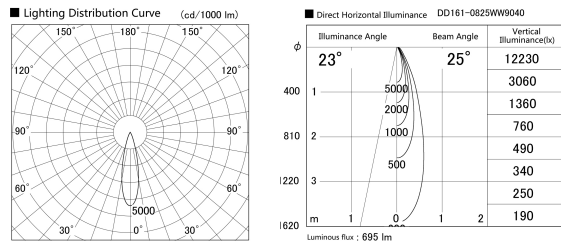

Item no. DD161-0825WW9040

Series Name: AMMA Φ80 series Lens type adjustable Antiglare (DD161-AG)

Installation	Recessed mount
Type	AMMA Φ80 series Lens type adjustable Antiglare (DD161-AG)
Fixture wattage	7.5W
Beam angle	25
Color Temp.	4000K
CRI	Ra>90
Luminous	694 lm
Body	Die-cast aluminum alloy
Body finish	N/A
Trim finish	White
Reflector finish	White
IP Rate	IP20
Light source	COB module
Input Voltage	AC220~240V
Dimming Type	Non-Dimmable
Certificate	CE,CCC
Cut Hole	80mm