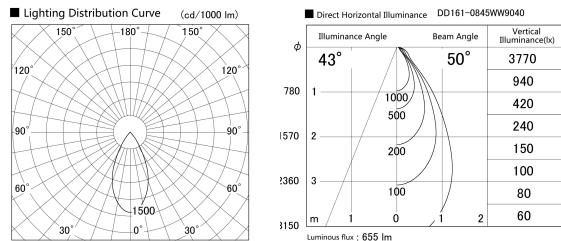

Item no. DD161-0845WW9040

Series Name: AMMA Φ80 series Lens type adjustable Antiglare (DD161-AG)

Installation	Recessed mount
Type	AMMA Φ80 series Lens type adjustable Antiglare (DD161-AG)
Fixture wattage	7.5W
Beam angle	50
Color Temp.	4000K
CRI	Ra>90
Luminous	656 lm
Body	Die-cast aluminum alloy
Body finish	N/A
Trim finish	White
Reflector finish	White
IP Rate	IP20
Light source	COB module
Input Voltage	AC220~240V
Dimming Type	Non-Dimmable
Certificate	CE,CCC
Cut Hole	80mm