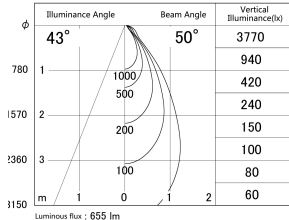

Item no. DD161-0845WW9040

Series Name: AMMA Φ80 series Lens type adjustable Antiglare (DD161-AG)

■ Lighting Distribution Curve (cd/1000 lm)

Installation	Recessed mount
Type	
Fixture wattage	7.5W
Beam angle	50
Color Temp.	4000K
CRI	Ra>90
Luminous	656 lm
Body	Die-castaluminumalloy
Body finish	N/A
Trim finish	White
Reflector finish	White
IP Rate	IP20
Light source	COB module
Input Voltage	AC220~240V
Dimming Type	Non-Dimmable
Certificate	CE,CCC
Cut Hole	80mm