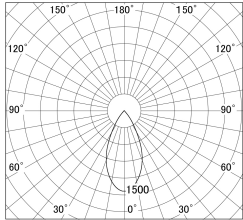

■ Lighting Distribution Curve (cd/1000 lm)