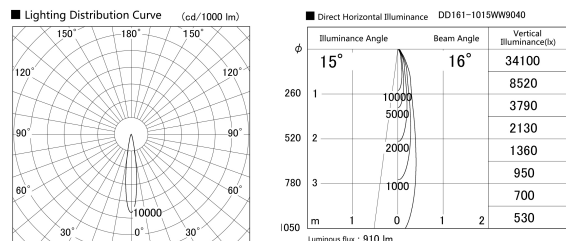

Item no. DD161-1015WW9040

Series Name: AMMA Φ80 series Lens type adjustable Antiglare (DD161-AG)

Installation	Recessed mount
Type	AMMA Φ80 series Lens type adjustable Antiglare (DD161-AG)
Fixture wattage	10.5W
Beam angle	16
Color Temp.	4000K
CRI	Ra>90
Luminous	908 lm
Body	Die-castaluminumalloy
Body finish	N/A
Trim finish	White
Reflector finish	White
IP Rate	IP20
Light source	COB module
Input Voltage	AC220~240V
Dimming Type	Non-Dimmable
Certificate	CE,CCC
Cut Hole	80mm