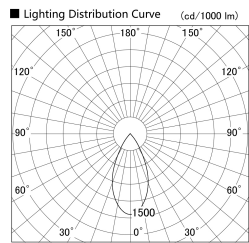

Item no. DD161-1045WW9040

Series Name: AMMA Φ80 series Lens type adjustable Antiglare (DD161-AG)

Installation	Recessed mount
Type	
Fixture wattage	10.5W
Beam angle	49
Color Temp.	4000K
CRI	Ra>90
Luminous	895 lm
Body	Die-castaluminumalloy
Body finish	N/A
Trim finish	White
Reflector finish	White
IP Rate	IP20
Light source	COB module
Input Voltage	AC220~240V
Dimming Type	Non-Dimmable
Certificate	CE,CCC
Cut Hole	80mm