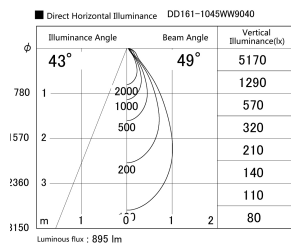

Item no. DD161-1045WW9040

Series Name: AMMA Φ80 series Lens type adjustable Antiglare (DD161-AG)

Installation	Recessed mount
Type	
Fixture wattage	10.5W
Beam angle	49
Color Temp.	4000K
CRI	Ra>90
Luminous	895 lm
Body	Die-castaluminumalloy
Body finish	N/A
Trim finish	White
Reflector finish	White
IP Rate	IP20
Light source	COB module
Input Voltage	AC220~240V
Dimming Type	Non-Dimmable
Certificate	CE,CCC
Cut Hole	80mm