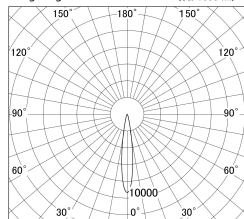

Item no. DD161-1515WW9040

Series Name: AMMA Φ 80 series Lens type adjustable Antiglare (DD161-AG)

■ Lighting Distribution Curve (cd/1000 lm)

Installation	Recessed mount
Type	AMMA Φ80 series Lens type adjustable Antiglare (DD161-AG)
Fixture wattage	14W
Beam angle	16
Color Temp.	4000K
CRI	Ra>90
Luminous	1222 lm
Body	Die-cast aluminum alloy
Body finish	N/A
Trim finish	White
Reflector finish	White
IP Rate	IP20
Light source	COB module
Input Voltage	AC220~240V
Dimming Type	Non-Dimmable
Certificate	CE,CCC
Cut Hole	80mm