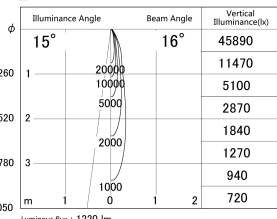

Item no. DD161-1515WW9040

Series Name: AMMA Φ 80 series Lens type adjustable Antiglare (DD161-AG)

■ Lighting Distribution Curve (cd/1000 lm)

Installation	Recessed mount
Type	AMMA Φ80 series Lens type adjustable Antiglare (DD161-AG)
Fixture wattage	14W
Beam angle	16
Color Temp.	4000K
CRI	Ra>90
Luminous	1222 lm
Body	Die-cast aluminum alloy
Body finish	N/A
Trim finish	White
Reflector finish	White
IP Rate	IP20
Light source	COB module
Input Voltage	AC220~240V
Dimming Type	Non-Dimmable
Certificate	CE,CCC
Cut Hole	80mm