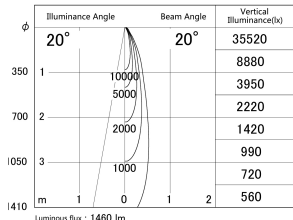

Item no. DD161-1520WW9040

Series Name: AMMA Φ80 series Lens type adjustable Antiglare (DD161-AG)

■ Lighting Distribution Curve (cd/1000 lm)

Installation	Recessed mount
Type	
Fixture wattage	14W
Beam angle	20
Color Temp.	4000K
CRI	Ra>90
Luminous	1462 lm
Body	Die-cast aluminum alloy
Body finish	N/A
Trim finish	White
Reflector finish	White
IP Rate	IP20
Light source	COB module
Input Voltage	AC220~240V
Dimming Type	Non-Dimmable
Certificate	CE,CCC
Cut Hole	80mm