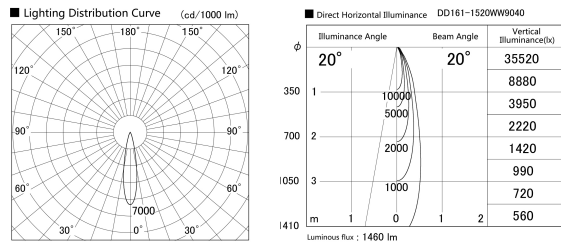

Item no. DD161-1520WW9040

Series Name: AMMA Φ80 series Lens type adjustable Antiglare (DD161-AG)

Installation	Recessed mount
Type	AMMA Φ80 series Lens type adjustable Antiglare (DD161-AG)
Fixture wattage	14W
Beam angle	20
Color Temp.	4000K
CRI	Ra>90
Luminous	1462 lm
Body	Die-castaluminumalloy
Body finish	N/A
Trim finish	White
Reflector finish	White
IP Rate	IP20
Light source	COB module
Input Voltage	AC220~240V
Dimming Type	Non-Dimmable
Certificate	CE,CCC
Cut Hole	80mm