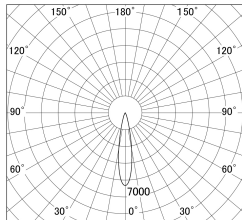

■ Lighting Distribution Curve (cd/1000 lm)