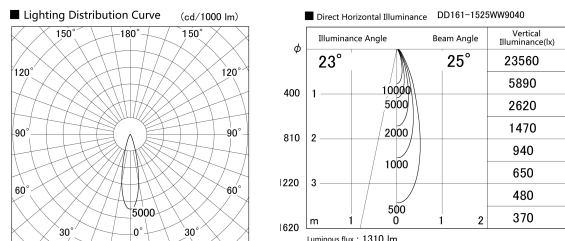

Item no. DD161-1525WW9040

Series Name: AMMA Φ80 series Lens type adjustable Antiglare (DD161-AG)

Installation	Recessed mount
Type	AMMA Φ80 series Lens type adjustable Antiglare (DD161-AG)
Fixture wattage	14W
Beam angle	25
Color Temp.	4000K
CRI	Ra>90
Luminous	1312 lm
Body	Die-cast aluminum alloy
Body finish	N/A
Trim finish	White
Reflector finish	White
IP Rate	IP20
Light source	COB module
Input Voltage	AC220~240V
Dimming Type	Non-Dimmable
Certificate	CE,CCC
Cut Hole	80mm