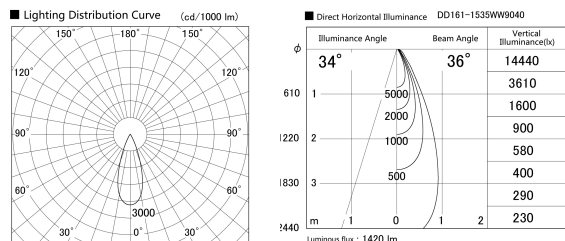

Item no. DD161-1535WW9040

Series Name: AMMA Φ80 series Lens type adjustable Antiglare (DD161-AG)

Installation	Recessed mount
Type	AMMA Φ80 series Lens type adjustable Antiglare (DD161-AG)
Fixture wattage	14W
Beam angle	36
Color Temp.	4000K
CRI	Ra>90
Luminous	1421 lm
Body	Die-cast aluminum alloy
Body finish	N/A
Trim finish	White
Reflector finish	White
IP Rate	IP20
Light source	COB module
Input Voltage	AC220~240V
Dimming Type	Non-Dimmable
Certificate	CE,CCC
Cut Hole	80mm