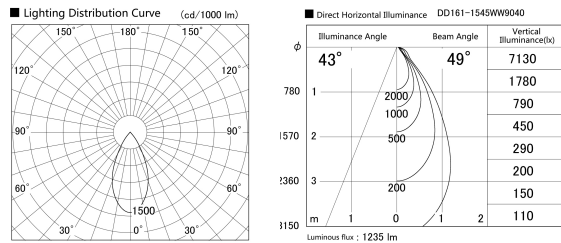

Item no. DD161-1545WW9040

Series Name: AMMA Φ80 series Lens type adjustable Antiglare (DD161-AG)

Installation	Recessed mount
Type	AMMA Φ80 series Lens type adjustable Antiglare (DD161-AG)
Fixture wattage	14W
Beam angle	49
Color Temp.	4000K
CRI	Ra>90
Luminous	1235 lm
Body	Die-cast aluminum alloy
Body finish	N/A
Trim finish	White
Reflector finish	White
IP Rate	IP20
Light source	COB module
Input Voltage	AC220~240V
Dimming Type	Non-Dimmable
Certificate	CE,CCC
Cut Hole	80mm