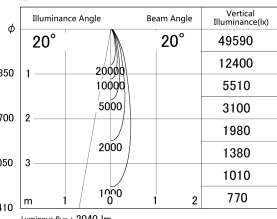

Item no. DD161-2020WW9040

Series Name: AMMA Φ80 series Lens type adjustable Antiglare (DD161-AG)

■ Lighting Distribution Curve (cd/1000 lm)

Installation	Recessed mount
Type	AMMA Φ80 series Lens type adjustable Antiglare (DD161-AG)
Fixture wattage	21W
Beam angle	20
Color Temp.	4000K
CRI	Ra>90
Luminous	2041 lm
Body	Die-cast aluminum alloy
Body finish	N/A
Trim finish	White
Reflector finish	White
IP Rate	IP20
Light source	COB module
Input Voltage	AC220~240V
Dimming Type	Non-Dimmable
Certificate	CE,CCC
Cut Hole	80mm