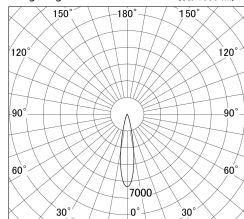

Item no. DD161-2020WW9040

Series Name: AMMA Φ80 series Lens type adjustable Antiglare (DD161-AG)

■ Lighting Distribution Curve (cd/1000 lm)

Installation	Recessed mount
Type	AMMA Φ80 series Lens type adjustable Antiglare (DD161-AG)
Fixture wattage	21W
Beam angle	20
Color Temp.	4000K
CRI	Ra>90
Luminous	2041 lm
Body	Die-cast aluminum alloy
Body finish	N/A
Trim finish	White
Reflector finish	White
IP Rate	IP20
Light source	COB module
Input Voltage	AC220~240V
Dimming Type	Non-Dimmable
Certificate	CE,CCC
Cut Hole	80mm