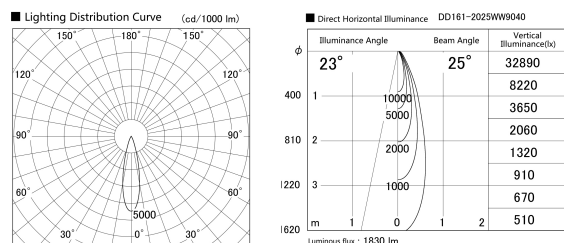

Item no. DD161-2025WW9040

Series Name: AMMA Φ80 series Lens type adjustable Antiglare (DD161-AG)

Installation	Recessed mount
Type	AMMA Φ80 series Lens type adjustable Antiglare (DD161-AG)
Fixture wattage	21W
Beam angle	25
Color Temp.	4000K
CRI	Ra>90
Luminous	1831 lm
Body	Die-cast aluminum alloy
Body finish	N/A
Trim finish	White
Reflector finish	White
IP Rate	IP20
Light source	COB module
Input Voltage	AC220~240V
Dimming Type	Non-Dimmable
Certificate	CE,CCC
Cut Hole	80mm