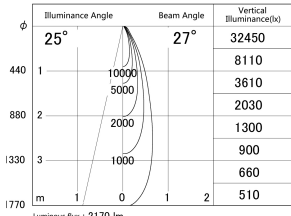

Item no. DD161-2525WW9040

Series Name: AMMA Φ80 series Lens type adjustable Antiglare (DD161-AG)

■ Lighting Distribution Curve (cd/1000 lm)

Installation	Recessed mount
Type	AMMA Φ80 series Lens type adjustable Antiglare (DD161-AG)
Fixture wattage	24W
Beam angle	27
Color Temp.	4000K
CRI	Ra>90
Luminous	2172 lm
Body	Die-cast aluminum alloy
Body finish	N/A
Trim finish	White
Reflector finish	White
IP Rate	IP20
Light source	COB module
Input Voltage	AC220~240V
Dimming Type	Non-Dimmable
Certificate	CE,CCC
Cut Hole	80mm