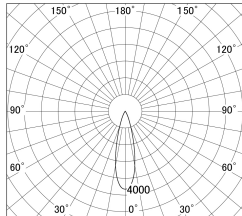

Item no. DD161-2525WW9040

Series Name: AMMA Φ80 series Lens type adjustable Antiglare (DD161-AG)

■ Lighting Distribution Curve (cd/1000 lm)

Installation	Recessed mount
Type	AMMA Φ80 series Lens type adjustable Antiglare (DD161-AG)
Fixture wattage	24W
Beam angle	27
Color Temp.	4000K
CRI	Ra>90
Luminous	2172 lm
Body	Die-cast aluminum alloy
Body finish	N/A
Trim finish	White
Reflector finish	White
IP Rate	IP20
Light source	COB module
Input Voltage	AC220~240V
Dimming Type	Non-Dimmable
Certificate	CE,CCC
Cut Hole	80mm