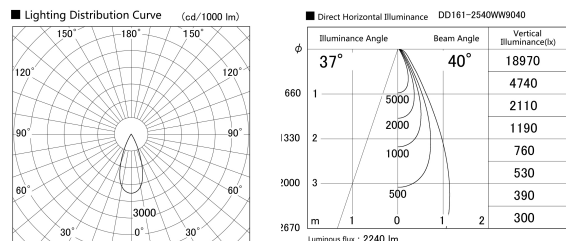

Item no. DD161-2540WW9040

Series Name: AMMA Φ80 series Lens type adjustable Antiglare (DD161-AG)

Installation	Recessed mount
Type	AMMA Φ80 series Lens type adjustable Antiglare (DD161-AG)
Fixture wattage	24W
Beam angle	40
Color Temp.	4000K
CRI	Ra>90
Luminous	2238 lm
Body	Die-cast aluminum alloy
Body finish	N/A
Trim finish	White
Reflector finish	White
IP Rate	IP20
Light source	COB module
Input Voltage	AC220~240V
Dimming Type	Non-Dimmable
Certificate	CE,CCC
Cut Hole	80mm