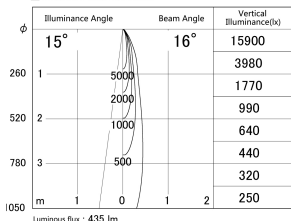

Item no. DD161-0515MW9027-TL

Series Name: AMMA Φ80 series Lens type adjustable Antiglare (DD161-AG)

■ Lighting Distribution Curve (cd/1000 lm)

Installation	Recessed mount
Type	AMMA Φ80 series Lens type adjustable Antiglare (DD161-AG)
Fixture wattage	5W
Beam angle	16
Color Temp.	2700K
CRI	Ra>90
Luminous	434 lm
Body	Die-cast aluminum alloy
Body finish	N/A
Trim finish	White
Reflector finish	Mirror
IP Rate	IP20
Light source	COB module
Input Voltage	AC220~240V
Dimming Type	Non-Dimmable
Certificate	CE,CCC
Cut Hole	80mm