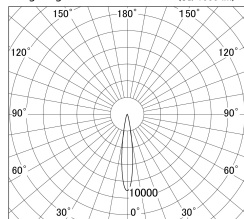

■ Lighting Distribution Curve (cd/1000 lm)