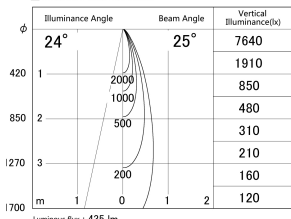

Item no. DD161-0525MW9027-TL

Series Name: AMMA Φ80 series Lens type adjustable Antiglare (DD161-AG)

■ Lighting Distribution Curve (cd/1000 lm)

Installation	Recessed mount
Type	
Fixture wattage	5W
Beam angle	25
Color Temp.	2700K
CRI	Ra>90
Luminous	435 lm
Body	Die-castaluminumalloy
Body finish	N/A
Trim finish	White
Reflector finish	Mirror
IP Rate	IP20
Light source	COB module
Input Voltage	AC220~240V
Dimming Type	Non-Dimmable
Certificate	CE,CCC
Cut Hole	80mm