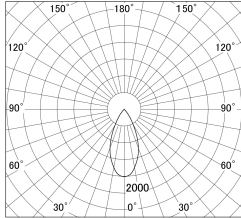

■ Lighting Distribution Curve (cd/1000 lm)