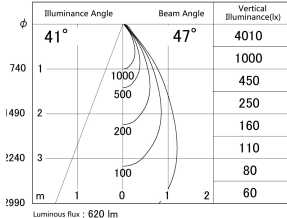

Item no. DD161-0845MW9027-TL

Series Name: AMMA Φ80 series Lens type adjustable Antiglare (DD161-AG)

■ Lighting Distribution Curve (cd/1000 lm)

Installation	Recessed mount
Type	AMMA Φ80 series Lens type adjustable Antiglare (DD161-AG)
Fixture wattage	7.5W
Beam angle	47
Color Temp.	2700K
CRI	Ra>90
Luminous	621 lm
Body	Die-cast aluminum alloy
Body finish	N/A
Trim finish	White
Reflector finish	Mirror
IP Rate	IP20
Light source	COB module
Input Voltage	AC220~240V
Dimming Type	Non-Dimmable
Certificate	CE,CCC
Cut Hole	80mm