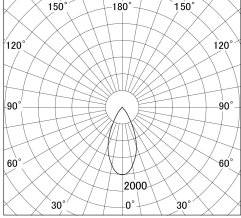

■ Lighting Distribution Curve (cd/1000 lm)