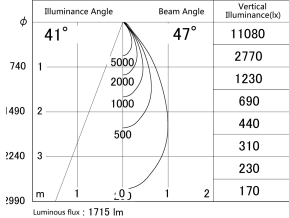

Item no. DD161-2045MW9027-TL

Series Name: AMMA Φ80 series Lens type adjustable Antiglare (DD161-AG)

■ Lighting Distribution Curve (cd/1000 lm)

Installation	Recessed mount
Type	AMMA Φ80 series Lens type adjustable Antiglare (DD161-AG)
Fixture wattage	21W
Beam angle	47
Color Temp.	2700K
CRI	Ra>90
Luminous	1715 lm
Body	Die-cast aluminum alloy
Body finish	N/A
Trim finish	White
Reflector finish	Mirror
IP Rate	IP20
Light source	COB module
Input Voltage	AC220~240V
Dimming Type	Non-Dimmable
Certificate	CE,CCC
Cut Hole	80mm