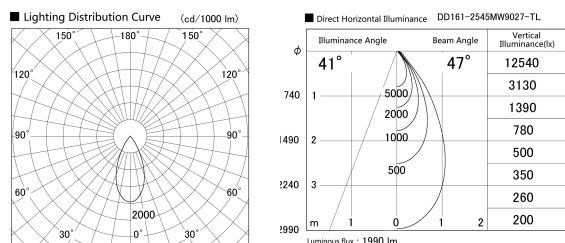

Item no. DD161-2545MW9027-TL

Series Name: AMMA Φ80 series Lens type adjustable Antiglare (DD161-AG)

Installation	Recessed mount
Type	AMMA Φ80 series Lens type adjustable Antiglare (DD161-AG)
Fixture wattage	24W
Beam angle	47
Color Temp.	2700K
CRI	Ra>90
Luminous	1991 lm
Body	Die-castaluminumalloy
Body finish	N/A
Trim finish	White
Reflector finish	Mirror
IP Rate	IP20
Light source	COB module
Input Voltage	AC220~240V
Dimming Type	Non-Dimmable
Certificate	CE,CCC
Cut Hole	80mm