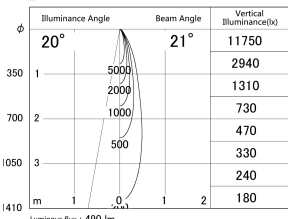

Item no. DD161-0520MW9030-TL

Series Name: AMMA Φ80 series Lens type adjustable Antiglare (DD161-AG)

■ Lighting Distribution Curve (cd/1000 lm)

Installation	Recessed mount
Type	AMMA Φ80 series Lens type adjustable Antiglare (DD161-AG)
Fixture wattage	5W
Beam angle	21
Color Temp.	3000K
CRI	Ra>90
Luminous	489 lm
Body	Die-cast aluminum alloy
Body finish	N/A
Trim finish	White
Reflector finish	Mirror
IP Rate	IP20
Light source	COB module
Input Voltage	AC220~240V
Dimming Type	Non-Dimmable
Certificate	CE,CCC
Cut Hole	80mm