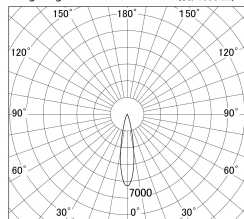

■ Lighting Distribution Curve (cd/1000 lm)