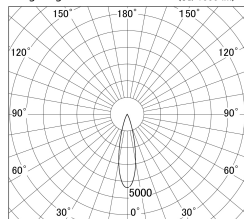

■ Lighting Distribution Curve (cd/1000 lm)

Luminous flux : 445 lm