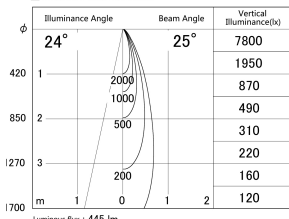

Luminous flux : 445 lm