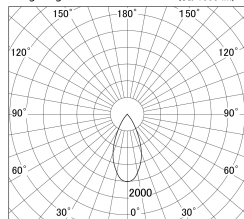

■ Lighting Distribution Curve (cd/1000 lm)