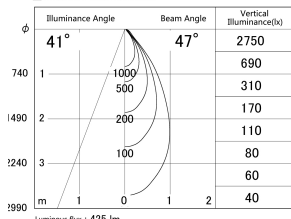

Item no. DD161-0545MW9030-TL

Series Name: AMMA Φ80 series Lens type adjustable Antiglare (DD161-AG)

■ Lighting Distribution Curve (cd/1000 lm)

Installation	Recessed mount
Type	AMMA Φ80 series Lens type adjustable Antiglare (DD161-AG)
Fixture wattage	5W
Beam angle	47
Color Temp.	3000K
CRI	Ra>90
Luminous	426 lm
Body	Die-cast aluminum alloy
Body finish	N/A
Trim finish	White
Reflector finish	Mirror
IP Rate	IP20
Light source	COB module
Input Voltage	AC220~240V
Dimming Type	Non-Dimmable
Certificate	CE,CCC
Cut Hole	80mm