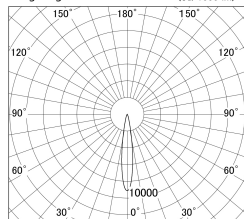

■ Lighting Distribution Curve (cd/1000 lm)