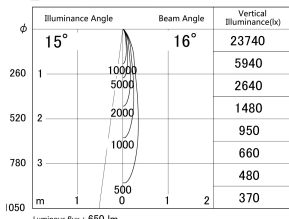

Item no. DD161-0815MW9030-TL

Series Name: AMMA Φ80 series Lens type adjustable Antiglare (DD161-AG)

■ Lighting Distribution Curve (cd/1000 lm)

Installation	Recessed mount
Type	AMMA Φ80 series Lens type adjustable Antiglare (DD161-AG)
Fixture wattage	7.5W
Beam angle	16
Color Temp.	3000K
CRI	Ra>90
Luminous	648 lm
Body	Die-cast aluminum alloy
Body finish	N/A
Trim finish	White
Reflector finish	Mirror
IP Rate	IP20
Light source	COB module
Input Voltage	AC220~240V
Dimming Type	Non-Dimmable
Certificate	CE,CCC
Cut Hole	80mm