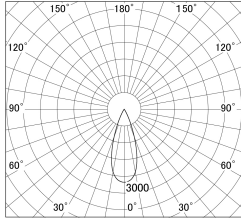

■ Lighting Distribution Curve (cd/1000 lm)