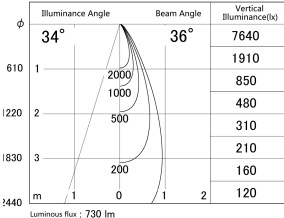

Item no. DD161-0835MW9030-TL

Series Name: AMMA Φ80 series Lens type adjustable Antiglare (DD161-AG)

■ Lighting Distribution Curve (cd/1000 lm)

Installation	Recessed mount
Type	AMMA Φ80 series Lens type adjustable Antiglare (DD161-AG)
Fixture wattage	7.5W
Beam angle	36
Color Temp.	3000K
CRI	Ra>90
Luminous	728 lm
Body	Die-cast aluminum alloy
Body finish	N/A
Trim finish	White
Reflector finish	Mirror
IP Rate	IP20
Light source	COB module
Input Voltage	AC220~240V
Dimming Type	Non-Dimmable
Certificate	CE,CCC
Cut Hole	80mm