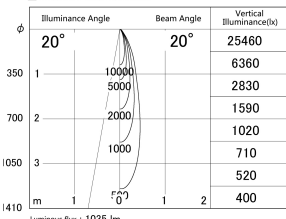

Item no. DD161-1020MW9030-TL

Series Name: AMMA Φ80 series Lens type adjustable Antiglare (DD161-AG)

■ Lighting Distribution Curve (cd/1000 lm)

Installation	Recessed mount
Type	AMMA Φ80 series Lens type adjustable Antiglare (DD161-AG)
Fixture wattage	10.5W
Beam angle	20
Color Temp.	3000K
CRI	Ra>90
Luminous	1037 lm
Body	Die-cast aluminum alloy
Body finish	N/A
Trim finish	White
Reflector finish	Mirror
IP Rate	IP20
Light source	COB module
Input Voltage	AC220~240V
Dimming Type	Non-Dimmable
Certificate	CE,CCC
Cut Hole	80mm