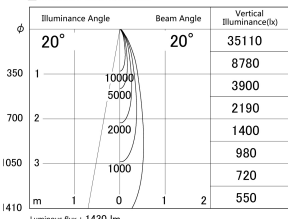

Item no. DD161-1520MW9030-TL

Series Name: AMMA Φ80 series Lens type adjustable Antiglare (DD161-AG)

■ Lighting Distribution Curve (cd/1000 lm)

Installation	Recessed mount
Type	AMMA Φ80 series Lens type adjustable Antiglare (DD161-AG)
Fixture wattage	14W
Beam angle	20
Color Temp.	3000K
CRI	Ra>90
Luminous	1430 lm
Body	Die-castaluminumalloy
Body finish	N/A
Trim finish	White
Reflector finish	Mirror
IP Rate	IP20
Light source	COB module
Input Voltage	AC220~240V
Dimming Type	Non-Dimmable
Certificate	CE,CCC
Cut Hole	80mm