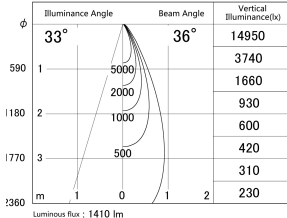

Item no. DD161-1535MW9030-TL

Series Name: AMMA Φ80 series Lens type adjustable Antiglare (DD161-AG)

■ Lighting Distribution Curve (cd/1000 lm)

Installation	Recessed mount
Type	AMMA Φ80 series Lens type adjustable Antiglare (DD161-AG)
Fixture wattage	14W
Beam angle	36
Color Temp.	3000K
CRI	Ra>90
Luminous	1411 lm
Body	Die-cast aluminum alloy
Body finish	N/A
Trim finish	White
Reflector finish	Mirror
IP Rate	IP20
Light source	COB module
Input Voltage	AC220~240V
Dimming Type	Non-Dimmable
Certificate	CE,CCC
Cut Hole	80mm