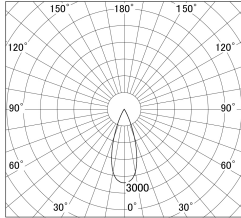

■ Lighting Distribution Curve (cd/1000 lm)