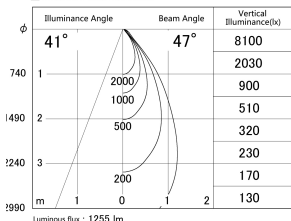

Item no. DD161-1545MW9030-TL

Series Name: AMMA Φ80 series Lens type adjustable Antiglare (DD161-AG)

■ Lighting Distribution Curve (cd/1000 lm)

Installation	Recessed mount
Type	AMMA Φ80 series Lens type adjustable Antiglare (DD161-AG)
Fixture wattage	14W
Beam angle	47
Color Temp.	3000K
CRI	Ra>90
Luminous	1254 lm
Body	Die-cast aluminum alloy
Body finish	N/A
Trim finish	White
Reflector finish	Mirror
IP Rate	IP20
Light source	COB module
Input Voltage	AC220~240V
Dimming Type	Non-Dimmable
Certificate	CE,CCC
Cut Hole	80mm