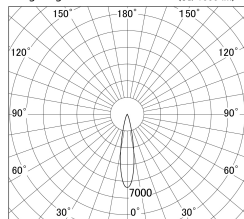

■ Lighting Distribution Curve (cd/1000 lm)