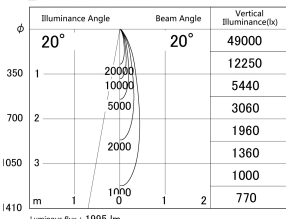

Item no. DD161-2020MW9030-TL

Series Name: AMMA Φ80 series Lens type adjustable Antiglare (DD161-AG)

■ Lighting Distribution Curve (cd/1000 lm)

Installation	Recessed mount
Type	AMMA Φ80 series Lens type adjustable Antiglare (DD161-AG)
Fixture wattage	21W
Beam angle	20
Color Temp.	3000K
CRI	Ra>90
Luminous	1996 lm
Body	Die-castaluminumalloy
Body finish	N/A
Trim finish	White
Reflector finish	Mirror
IP Rate	IP20
Light source	COB module
Input Voltage	AC220~240V
Dimming Type	Non-Dimmable
Certificate	CE,CCC
Cut Hole	80mm