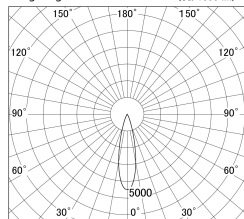

■ Lighting Distribution Curve (cd/1000 lm)