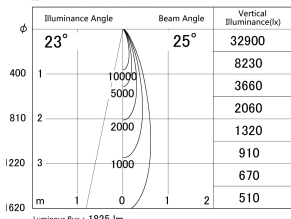

Item no. DD161-2025MW9030-TL

Series Name: AMMA Φ80 series Lens type adjustable Antiglare (DD161-AG)

■ Lighting Distribution Curve (cd/1000 lm)

Installation	Recessed mount
Type	AMMA Φ80 series Lens type adjustable Antiglare (DD161-AG)
Fixture wattage	21W
Beam angle	25
Color Temp.	3000K
CRI	Ra>90
Luminous	1823 lm
Body	Die-cast aluminum alloy
Body finish	N/A
Trim finish	White
Reflector finish	Mirror
IP Rate	IP20
Light source	COB module
Input Voltage	AC220~240V
Dimming Type	Non-Dimmable
Certificate	CE,CCC
Cut Hole	80mm