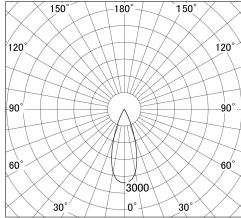

■ Lighting Distribution Curve (cd/1000 lm)