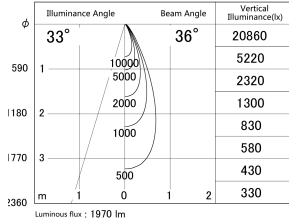

Item no. DD161-2035MW9030-TL

Series Name: AMMA Φ80 series Lens type adjustable Antiglare (DD161-AG)

■ Lighting Distribution Curve (cd/1000 lm)

Installation	Recessed mount
Type	AMMA Φ80 series Lens type adjustable Antiglare (DD161-AG)
Fixture wattage	21W
Beam angle	36
Color Temp.	3000K
CRI	Ra>90
Luminous	1969 lm
Body	Die-cast aluminum alloy
Body finish	N/A
Trim finish	White
Reflector finish	Mirror
IP Rate	IP20
Light source	COB module
Input Voltage	AC220~240V
Dimming Type	Non-Dimmable
Certificate	CE,CCC
Cut Hole	80mm