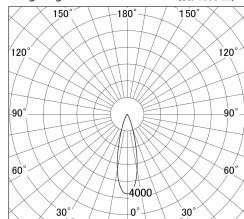

■ Lighting Distribution Curve (cd/1000 lm)