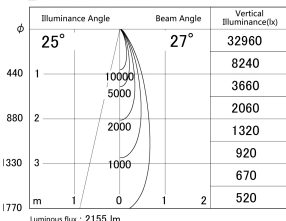

Item no. DD161-2525MW9030-TL

Series Name: AMMA Φ80 series Lens type adjustable Antiglare (DD161-AG)

■ Lighting Distribution Curve (cd/1000 lm)

Installation	Recessed mount
Type	AMMA Φ80 series Lens type adjustable Antiglare (DD161-AG)
Fixture wattage	24W
Beam angle	27
Color Temp.	3000K
CRI	Ra>90
Luminous	2156 lm
Body	Die-cast aluminum alloy
Body finish	N/A
Trim finish	White
Reflector finish	Mirror
IP Rate	IP20
Light source	COB module
Input Voltage	AC220~240V
Dimming Type	Non-Dimmable
Certificate	CE,CCC
Cut Hole	80mm