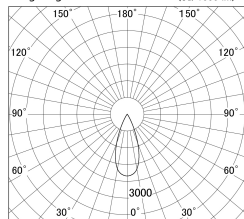

■ Lighting Distribution Curve (cd/1000 lm)