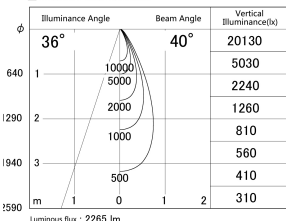

Item no. DD161-2540MW9030-TL

Series Name: AMMA Φ80 series Lens type adjustable Antiglare (DD161-AG)

■ Lighting Distribution Curve (cd/1000 lm)

Installation	Recessed mount
Type	AMMA Φ80 series Lens type adjustable Antiglare (DD161-AG)
Fixture wattage	24W
Beam angle	40
Color Temp.	3000K
CRI	Ra>90
Luminous	2266 lm
Body	Die-castaluminumalloy
Body finish	N/A
Trim finish	White
Reflector finish	Mirror
IP Rate	IP20
Light source	COB module
Input Voltage	AC220~240V
Dimming Type	Non-Dimmable
Certificate	CE,CCC
Cut Hole	80mm