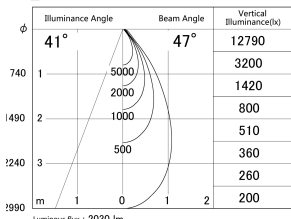

Item no. DD161-2545MW9030-TL

Series Name: AMMA Φ80 series Lens type adjustable Antiglare (DD161-AG)

■ Lighting Distribution Curve (cd/1000 lm)

Installation	Recessed mount
Type	
Fixture wattage	24W
Beam angle	47
Color Temp.	3000K
CRI	Ra>90
Luminous	2032 lm
Body	Die-castaluminumalloy
Body finish	N/A
Trim finish	White
Reflector finish	Mirror
IP Rate	IP20
Light source	COB module
Input Voltage	AC220~240V
Dimming Type	Non-Dimmable
Certificate	CE,CCC
Cut Hole	80mm