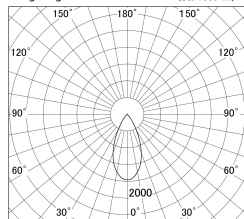

■ Lighting Distribution Curve (cd/1000 lm)