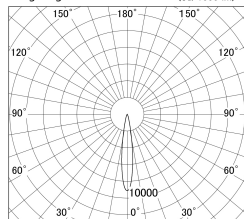

■ Lighting Distribution Curve (cd/1000 lm)