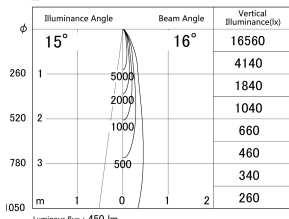

Item no. DD161-0515MW9035-TL

Series Name: AMMA Φ80 series Lens type adjustable Antiglare (DD161-AG)

■ Lighting Distribution Curve (cd/1000 lm)

Installation	Recessed mount
Type	AMMA Φ80 series Lens type adjustable Antiglare (DD161-AG)
Fixture wattage	5W
Beam angle	16
Color Temp.	3500K
CRI	Ra>90
Luminous	452 lm
Body	Die-castaluminumalloy
Body finish	N/A
Trim finish	White
Reflector finish	Mirror
IP Rate	IP20
Light source	COB module
Input Voltage	AC220~240V
Dimming Type	Non-Dimmable
Certificate	CE,CCC
Cut Hole	80mm