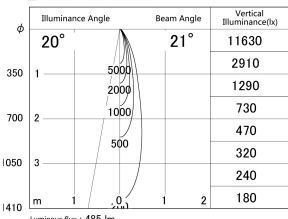

Item no. DD161-0520MW9035-TL

Series Name: AMMA Φ80 series Lens type adjustable Antiglare (DD161-AG)

■ Lighting Distribution Curve (cd/1000 lm)

Installation	Recessed mount
Type	AMMA Φ80 series Lens type adjustable Antiglare (DD161-AG)
Fixture wattage	5W
Beam angle	21
Color Temp.	3500K
CRI	Ra>90
Luminous	484 lm
Body	Die-cast aluminum alloy
Body finish	N/A
Trim finish	White
Reflector finish	Mirror
IP Rate	IP20
Light source	COB module
Input Voltage	AC220~240V
Dimming Type	Non-Dimmable
Certificate	CE,CCC
Cut Hole	80mm