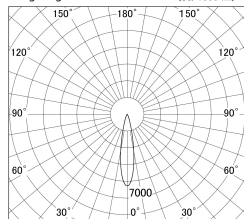

■ Lighting Distribution Curve (cd/1000 lm)