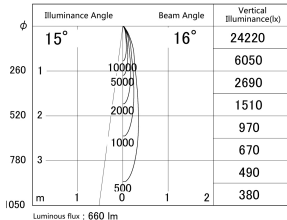

Item no. DD161-0815MW9035-TL

Series Name: AMMA Φ80 series Lens type adjustable Antiglare (DD161-AG)

■ Lighting Distribution Curve (cd/1000 lm)

Installation	Recessed mount
Type	
Fixture wattage	7.5W
Beam angle	16
Color Temp.	3500K
CRI	Ra>90
Luminous	661 lm
Body	Die-castaluminumalloy
Body finish	N/A
Trim finish	White
Reflector finish	Mirror
IP Rate	IP20
Light source	COB module
Input Voltage	AC220~240V
Dimming Type	Non-Dimmable
Certificate	CE,CCC
Cut Hole	80mm