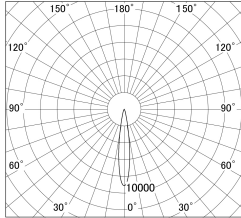

■ Lighting Distribution Curve (cd/1000 lm)