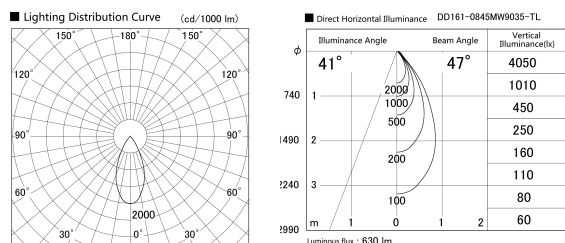

Item no. DD161-0845MW9035-TL

Series Name: AMMA Φ80 series Lens type adjustable Antiglare (DD161-AG)

Installation	Recessed mount
Type	AMMA Φ80 series Lens type adjustable Antiglare (DD161-AG)
Fixture wattage	7.5W
Beam angle	47
Color Temp.	3500K
CRI	Ra>90
Luminous	628 lm
Body	Die-cast aluminum alloy
Body finish	N/A
Trim finish	White
Reflector finish	Mirror
IP Rate	IP20
Light source	COB module
Input Voltage	AC220~240V
Dimming Type	Non-Dimmable
Certificate	CE,CCC
Cut Hole	80mm