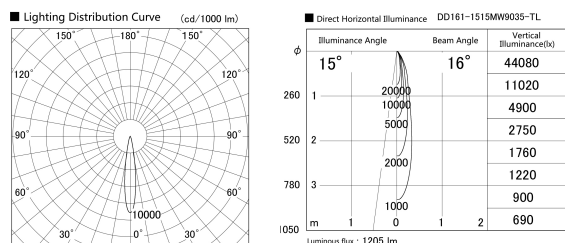

Item no. DD161-1515MW9035-TL

Series Name: AMMA Φ80 series Lens type adjustable Antiglare (DD161-AG)

Installation	Recessed mount
Type	AMMA Φ80 series Lens type adjustable Antiglare (DD161-AG)
Fixture wattage	14W
Beam angle	16
Color Temp.	3500K
CRI	Ra>90
Luminous	1203 lm
Body	Die-cast aluminum alloy
Body finish	N/A
Trim finish	White
Reflector finish	Mirror
IP Rate	IP20
Light source	COB module
Input Voltage	AC220~240V
Dimming Type	Non-Dimmable
Certificate	CE,CCC
Cut Hole	80mm