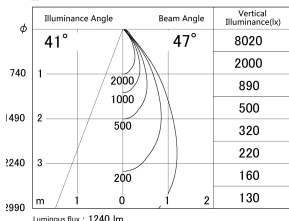

Item no. DD161-1545MW9035-TL

Series Name: AMMA Φ80 series Lens type adjustable Antiglare (DD161-AG)

■ Lighting Distribution Curve (cd/1000 lm)

Installation	Recessed mount
Type	AMMA Φ80 series Lens type adjustable Antiglare (DD161-AG)
Fixture wattage	14W
Beam angle	47
Color Temp.	3500K
CRI	Ra>90
Luminous	1241 lm
Body	Die-cast aluminum alloy
Body finish	N/A
Trim finish	White
Reflector finish	Mirror
IP Rate	IP20
Light source	COB module
Input Voltage	AC220~240V
Dimming Type	Non-Dimmable
Certificate	CE,CCC
Cut Hole	80mm