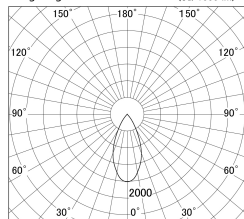

■ Lighting Distribution Curve (cd/1000 lm)