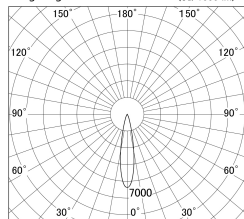

■ Lighting Distribution Curve (cd/1000 lm)