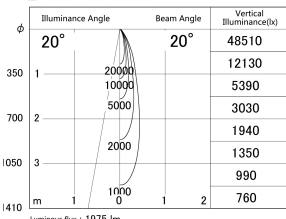

Item no. DD161-2020MW9035-TL

Series Name: AMMA Φ80 series Lens type adjustable Antiglare (DD161-AG)

■ Lighting Distribution Curve (cd/1000 lm)

Installation	Recessed mount
Type	AMMA Φ80 series Lens type adjustable Antiglare (DD161-AG)
Fixture wattage	21W
Beam angle	20
Color Temp.	3500K
CRI	Ra>90
Luminous	1976 lm
Body	Die-cast aluminum alloy
Body finish	N/A
Trim finish	White
Reflector finish	Mirror
IP Rate	IP20
Light source	COB module
Input Voltage	AC220~240V
Dimming Type	Non-Dimmable
Certificate	CE,CCC
Cut Hole	80mm