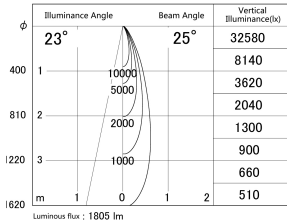

Item no. DD161-2025MW9035-TL

Series Name: AMMA Φ80 series Lens type adjustable Antiglare (DD161-AG)

■ Lighting Distribution Curve (cd/1000 lm)

Installation	Recessed mount
Type	AMMA Φ80 series Lens type adjustable Antiglare (DD161-AG)
Fixture wattage	21W
Beam angle	25
Color Temp.	3500K
CRI	Ra>90
Luminous	1805 lm
Body	Die-castaluminumalloy
Body finish	N/A
Trim finish	White
Reflector finish	Mirror
IP Rate	IP20
Light source	COB module
Input Voltage	AC220~240V
Dimming Type	Non-Dimmable
Certificate	CE,CCC
Cut Hole	80mm