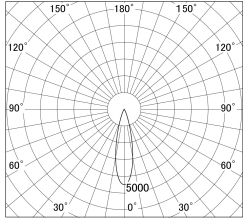

■ Lighting Distribution Curve (cd/1000 lm)