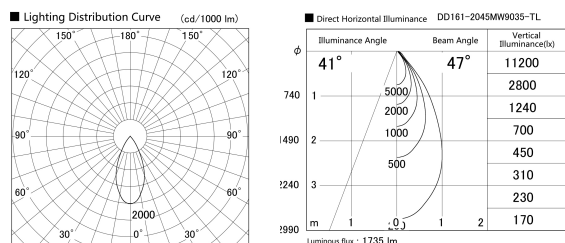

Item no. DD161-2045MW9035-TL

Series Name: AMMA Φ80 series Lens type adjustable Antiglare (DD161-AG)

Installation	Recessed mount
Type	AMMA Φ80 series Lens type adjustable Antiglare (DD161-AG)
Fixture wattage	21W
Beam angle	47
Color Temp.	3500K
CRI	Ra>90
Luminous	1733 lm
Body	Die-cast aluminum alloy
Body finish	N/A
Trim finish	White
Reflector finish	Mirror
IP Rate	IP20
Light source	COB module
Input Voltage	AC220~240V
Dimming Type	Non-Dimmable
Certificate	CE,CCC
Cut Hole	80mm