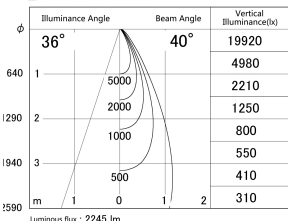

Item no. DD161-2540MW9035-TL

Series Name: AMMA Φ80 series Lens type adjustable Antiglare (DD161-AG)

■ Lighting Distribution Curve (cd/1000 lm)

Installation	Recessed mount
Type	AMMA Φ80 series Lens type adjustable Antiglare (DD161-AG)
Fixture wattage	24W
Beam angle	40
Color Temp.	3500K
CRI	Ra>90
Luminous	2243 lm
Body	Die-castaluminumalloy
Body finish	N/A
Trim finish	White
Reflector finish	Mirror
IP Rate	IP20
Light source	COB module
Input Voltage	AC220~240V
Dimming Type	Non-Dimmable
Certificate	CE,CCC
Cut Hole	80mm