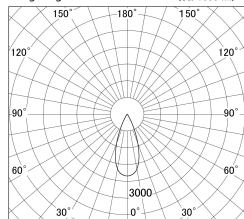

■ Lighting Distribution Curve (cd/1000 lm)