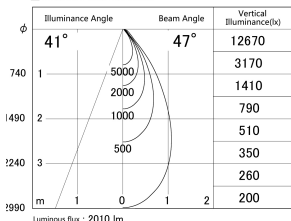

Item no. DD161-2545MW9035-TL

Series Name: AMMA Φ80 series Lens type adjustable Antiglare (DD161-AG)

■ Lighting Distribution Curve (cd/1000 lm)

Installation	Recessed mount
Type	AMMA Φ80 series Lens type adjustable Antiglare (DD161-AG)
Fixture wattage	24W
Beam angle	47
Color Temp.	3500K
CRI	Ra>90
Luminous	2012 lm
Body	Die-cast aluminum alloy
Body finish	N/A
Trim finish	White
Reflector finish	Mirror
IP Rate	IP20
Light source	COB module
Input Voltage	AC220~240V
Dimming Type	Non-Dimmable
Certificate	CE,CCC
Cut Hole	80mm