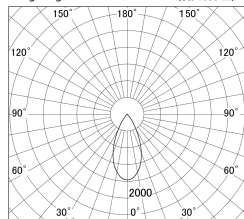

■ Lighting Distribution Curve (cd/1000 lm)