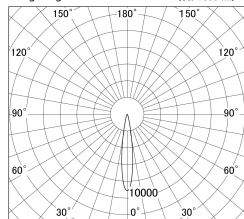

Installation	Recessed mount
Type	AMMA Φ80 series Lens type adjustable Antiglare (DD161-AG)
Fixture wattage	5W
Beam angle	16
Color Temp.	4000K
CRI	Ra>90
Luminous	465 lm
Body	Die-cast aluminum alloy
Body finish	N/A
Trim finish	White
Reflector finish	Mirror
IP Rate	IP20
Light source	COB module
Input Voltage	AC220~240V
Dimming Type	Non-Dimmable
Certificate	CE,CCC
Cut Hole	80mm

■ Lighting Distribution Curve (cd/1000 lm)