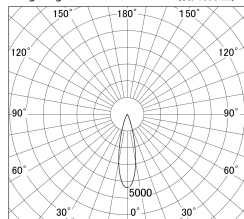

■ Lighting Distribution Curve (cd/1000 lm)

Luminous flux : 445 lm

Luminous flux : 445 lm