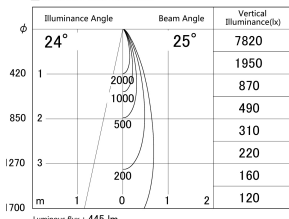

Luminous flux : 445 lm

Luminous flux : 445 lm